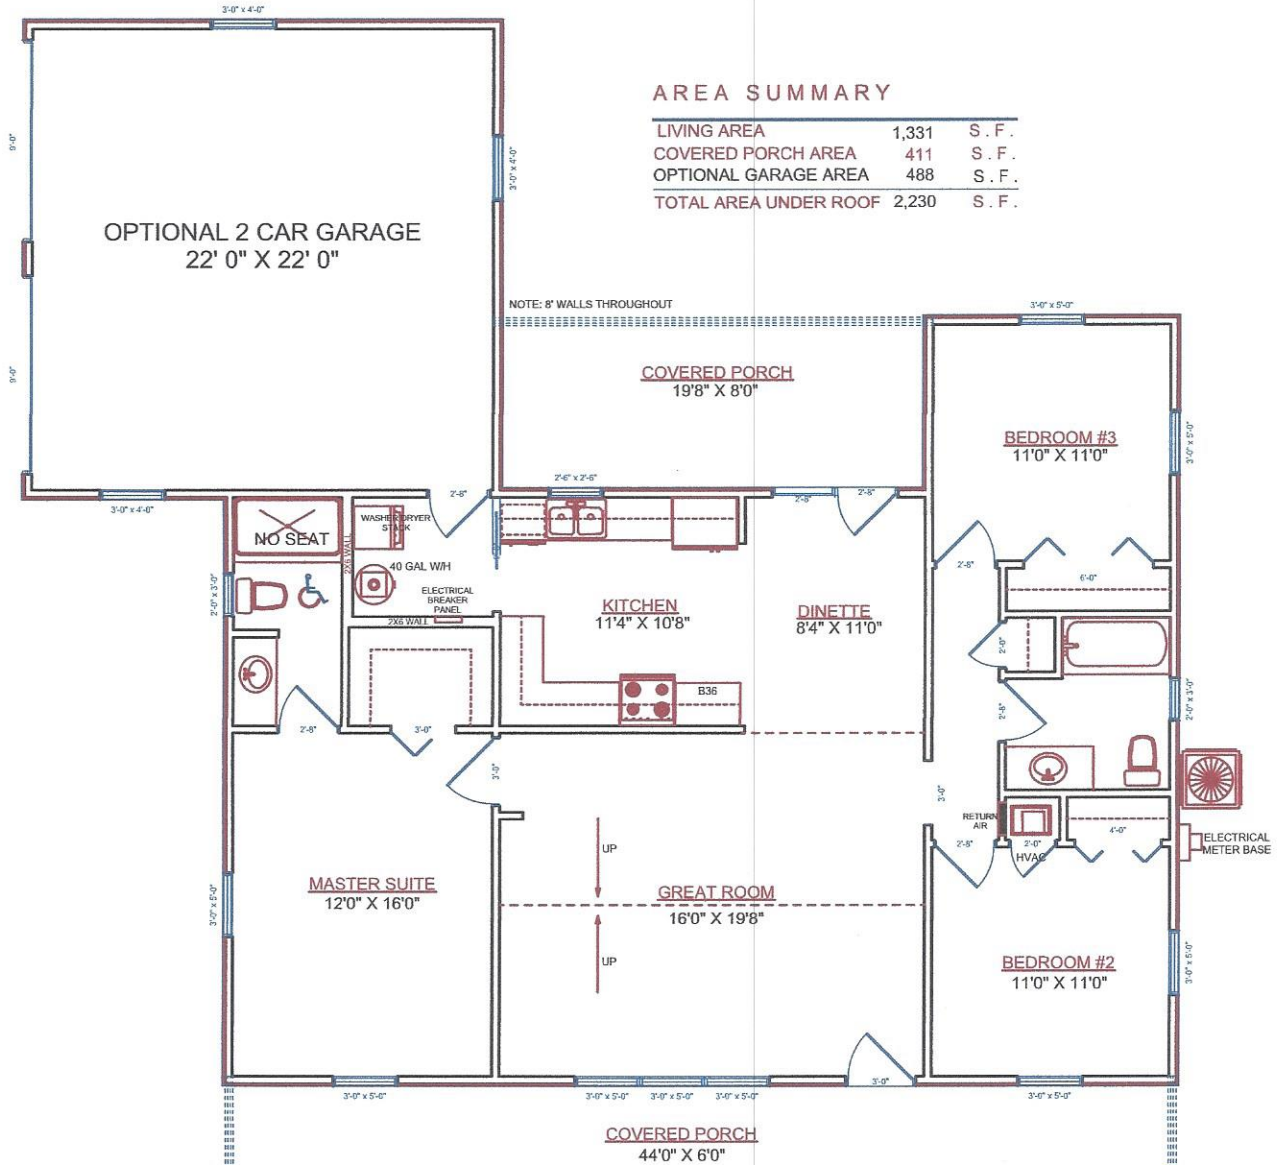

ERKINGER CONSTRUCTION GROUP

DRAWN BY: MATTHEW A. ERKINGER SR.

"THE FALLING CREEK"